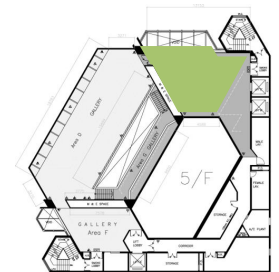

HKAC Venue Specifications

5/F Pao Galleries

(Floorplan and Galleries Space)

HONG KONG ARTS CENTRE
香港藝術中心

5/F Pao Galleries _ Floor plan

- Area A :
- Area B :
- Area C :
- Cargo Lift Dimension
- Guest Lift Dimension
- Hanging Panel :
- Internal Size : L x W x H
- Internal Size : L x W x H
- Dimension : W x H
- Dimension : 1.25 x 2.58
- Car Opening : L x H
- Car Opening : L x H
- Light Track :
- Panel Height : 2.60
- 0.9 x 2.1
- 1 x 2.1
- Power Socket (Top) :
- 1150Kg
- 1150Kg
- Power Socket (Bottom) :

5/F Pao Galleries _ Gallery G

5/F Pao Galleries _ Gallery G

5/F Gallery G

5/F Gallery G

5/F Pao Galleries _ Gallery G

5/F Pao Galleries _ Gallery B

5/F Pao Galleries _ Gallery E Measurement

*Distortion of the exhibition space may be found from above images, due to mergence of pictures.

5/F Pao Galleries _ Gallery E Measurement

*Distortion of the exhibition space may be found from above images, due to mergence of pictures.

5/F Pao Galleries _ Gallery D Measurement

*Distortion of the exhibition space may be found from above images, due to mergence of pictures.

5/F Pao Galleries _ Gallery D Measurement

*Distortion of the exhibition space may be found from above images, due to mergence of pictures.

5/F Pao Galleries _ Gallery F Measurement

5/F Pao Galleries _ Gallery F Measurement