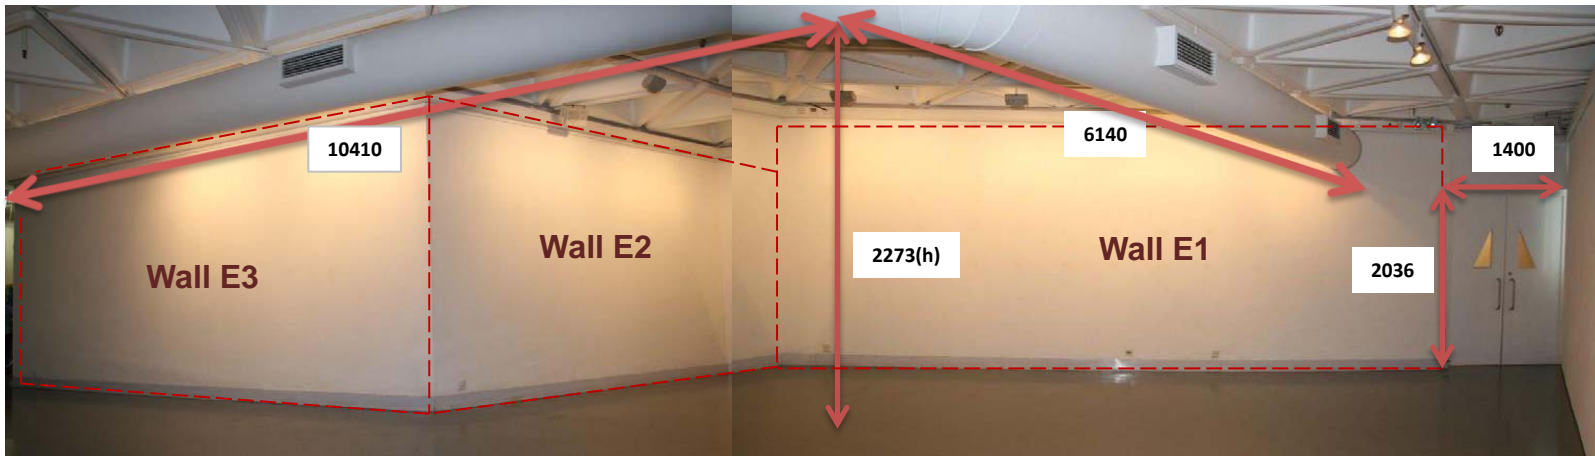

HKAC Venue Specifications

5/F Pao Galleries

(Floorplan and Galleries Space)

HONG KONG ARTS CENTRE
香港藝術中心

5/F Pao Galleries _ Floor plan

- Area A :
- Area B :
- Area C :
- Cargo Lift Dimension
- Guest Lift Dimension
- Hanging Panel :
- Internal Size : L x W x H
- Internal Size : L x W x H
- Dimension : W x H
- Dimension : 1.25 x 2.58
- Car Opening : L x H
- Car Opening : L x H
- Light Track :
- Panel Height : 2.60
- 0.9 x 2.1
- 1 x 2.1
- Power Socket (Top) :
- 1150Kg
- 1150Kg
- Power Socket (Bottom) :

5/F Pao Galleries _ Gallery G

5/F Pao Galleries _ Gallery G

5/F Gallery G

5/F Gallery G

5/F Pao Galleries _ Gallery G

5/F Pao Galleries _ Gallery B

5/F Pao Galleries _ Gallery E Measurement

*Distortion of the exhibition space may be found from above images, due to mergence of pictures.

5/F Pao Galleries _ Gallery E Measurement

*Distortion of the exhibition space may be found from above images, due to mergence of pictures.

5/F Pao Galleries _ Gallery D Measurement

*Distortion of the exhibition space may be found from above images, due to mergence of pictures.

5/F Pao Galleries _ Gallery D Measurement

*Distortion of the exhibition space may be found from above images, due to mergence of pictures.

5/F Pao Galleries _ Gallery F Measurement

5/F Pao Galleries _ Gallery F Measurement