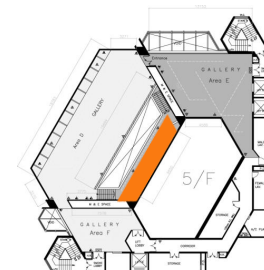

5/F Pao Galleries _ Gallery G Measurement