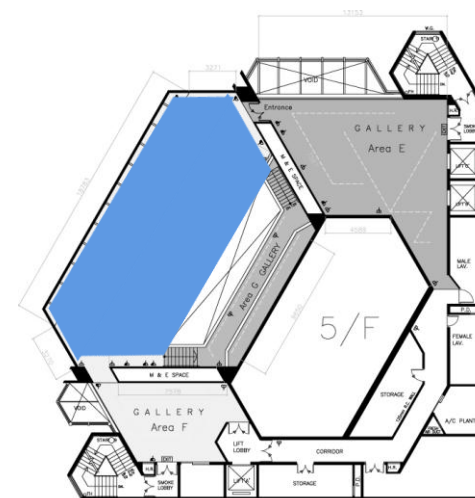

HKAC Venue Specifications

5/F Pao Galleries

(Floorplan and Galleries Space)

HONG KONG ARTS CENTRE
香港藝術中心

5/F Pao Galleries _ Floor plan

- Area A :
- Area B :
- Area C :
- Cargo Lift Dimension
- Guest Lift Dimension
- Hanging Panel :
- Internal Size : L x W x H
- Internal Size : L x W x H
- Dimension : W x H
- Dimension : 1.25 x 2.58
- Car Opening : L x H
- Car Opening : L x H
- Light Track :
- Panel Height : 2.60
- 0.9 x 2.1
- 1 x 2.1
- Power Socket (Top) :
- 1150Kg
- 1150Kg
- Power Socket (Bottom) :

All Measurements in metre
 (Not to Scale)
 Floor Loading : 3 Kpa (300 kg/sqm)

5/F Pao Galleries _ Gallery E

5/F Gallery E

5/F Gallery E

5/F Pao Galleries _ Gallery E

5/F Gallery E

5/F Gallery E

5/F Pao Galleries _ Gallery E

5/F Pao Galleries _ Gallery E

5/F Pao Galleries _ Gallery D

5/F Gallery D

5/F Gallery D

5/F Pao Galleries _ Gallery D

5/F Gallery D

5/F Gallery D

5/F Pao Galleries _ Gallery D

5/F Pao Galleries _ Gallery G

5/F Pao Galleries _ Gallery G

5/F Gallery G

5/F Gallery G

5/F Pao Galleries _ Gallery G

5/F Pao Galleries _ Gallery B

5/F Pao Galleries _ Gallery E Measurement

*Distortion of the exhibition space may be found from above images, due to mergence of pictures.