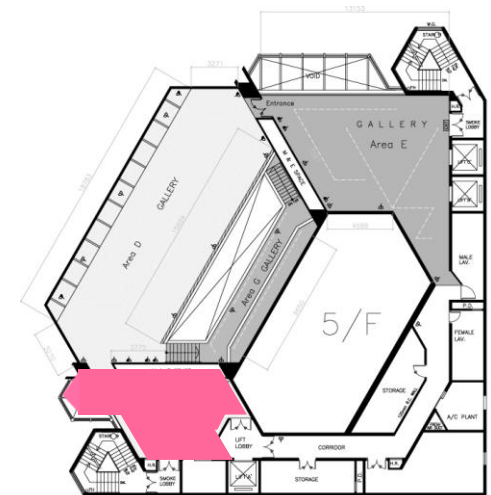

HKAC Venue Specifications

5/F Pao Galleries

(Floorplan and Galleries Space)

HONG KONG ARTS CENTRE
香港藝術中心

5/F Pao Galleries _ Floor plan

- Area A :
- Area B :
- Area C :
- Cargo Lift Dimension
- Guest Lift Dimension
- Hanging Panel :
- Internal Size : L x W x H
- Internal Size : L x W x H
- Dimension : W x H
- Dimension : 1.25 x 2.58
- Car Opening : L x H
- Car Opening : L x H
- Light Track :
- Panel Height : 2.60
- 0.9 x 2.1
- 1 x 2.1
- Power Socket (Top) :
- 1150Kg
- 1150Kg
- Power Socket (Bottom) :

5/F Gallery D

Proceeding to
5/F Gallery F

5/F Gallery D

5/F Pao Galleries _ Gallery F

5/F Gallery F

5/F Gallery F

5/F Pao Galleries _ Gallery F

5/F Pao Galleries _ Gallery F

5/F Pao Galleries _ Gallery G

5/F Pao Galleries _ Gallery G

5/F Gallery G

5/F Gallery G

5/F Pao Galleries _ Gallery G

5/F Pao Galleries _ Gallery B

5/F Pao Galleries _ Gallery E Measurement

*Distortion of the exhibition space may be found from above images, due to mergence of pictures.

5/F Pao Galleries _ Gallery E Measurement

*Distortion of the exhibition space may be found from above images, due to mergence of pictures.

5/F Pao Galleries _ Gallery D Measurement

*Distortion of the exhibition space may be found from above images, due to mergence of pictures.