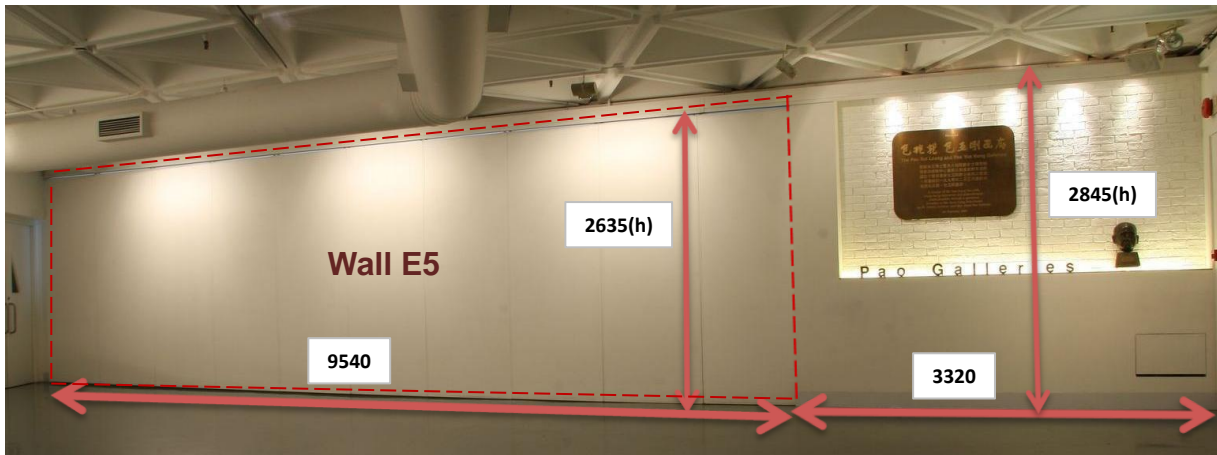

HKAC Venue Specifications

5/F Pao Galleries

(Floorplan and Galleries Space)

HONG KONG ARTS CENTRE
香港藝術中心

5/F Pao Galleries _ Floor plan

- Area A :
- Area B :
- Area C :
- Cargo Lift Dimension
- Guest Lift Dimension
- Hanging Panel :
- Internal Size : L x W x H
- Internal Size : L x W x H
- Dimension : W x H
- Dimension : 1.25 x 2.58
- Car Opening : L x H
- Car Opening : L x H
- Light Track :
- Panel Height : 2.60
- 0.9 x 2.1
- 1 x 2.1
- Power Socket (Top) :
- 1150Kg
- 1150Kg
- Power Socket (Bottom) :

5/F Pao Galleries _ Gallery G

5/F Pao Galleries _ Gallery G

5/F Gallery G

5/F Gallery G

5/F Pao Galleries _ Gallery G

5/F Pao Galleries _ Gallery B

5/F Pao Galleries _ Gallery E Measurement

*Distortion of the exhibition space may be found from above images, due to mergence of pictures.

5/F Pao Galleries _ Gallery E Measurement

*Distortion of the exhibition space may be found from above images, due to mergence of pictures.

5/F Pao Galleries _ Gallery D Measurement

*Distortion of the exhibition space may be found from above images, due to mergence of pictures.

5/F Pao Galleries _ Gallery D Measurement

*Distortion of the exhibition space may be found from above images, due to mergence of pictures.

5/F Pao Galleries _ Gallery F Measurement

5/F Pao Galleries _ Gallery F Measurement