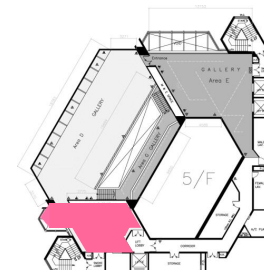

HKAC Venue Specifications

5/F Pao Galleries

(Floorplan and Galleries Space)

HONG KONG ARTS CENTRE
香港藝術中心

5/F Pao Galleries _ Floor plan

- Area A :
- Area B :
- Area C :
- Cargo Lift Dimension
- Guest Lift Dimension
- Hanging Panel :
- Internal Size : L x W x H
- Internal Size : L x W x H
- Dimension : W x H
- Dimension : 1.25 x 2.58
- Car Opening : L x H
- Car Opening : L x H
- Light Track :
- Panel Height : 2.60
- 0.9 x 2.1
- 1 x 2.1
- Power Socket (Top) :
- 1150Kg
- 1150Kg
- Power Socket (Bottom) :

5/F Pao Galleries _ Gallery G

5/F Pao Galleries _ Gallery G

5/F Gallery G

5/F Gallery G

5/F Pao Galleries _ Gallery G

5/F Pao Galleries _ Gallery B

5/F Pao Galleries _ Gallery E Measurement

*Distortion of the exhibition space may be found from above images, due to mergence of pictures.

5/F Pao Galleries _ Gallery E Measurement

*Distortion of the exhibition space may be found from above images, due to mergence of pictures.

5/F Pao Galleries _ Gallery D Measurement

*Distortion of the exhibition space may be found from above images, due to mergence of pictures.

5/F Pao Galleries _ Gallery D Measurement

*Distortion of the exhibition space may be found from above images, due to mergence of pictures.

5/F Pao Galleries _ Gallery F Measurement

5/F Pao Galleries _ Gallery F Measurement