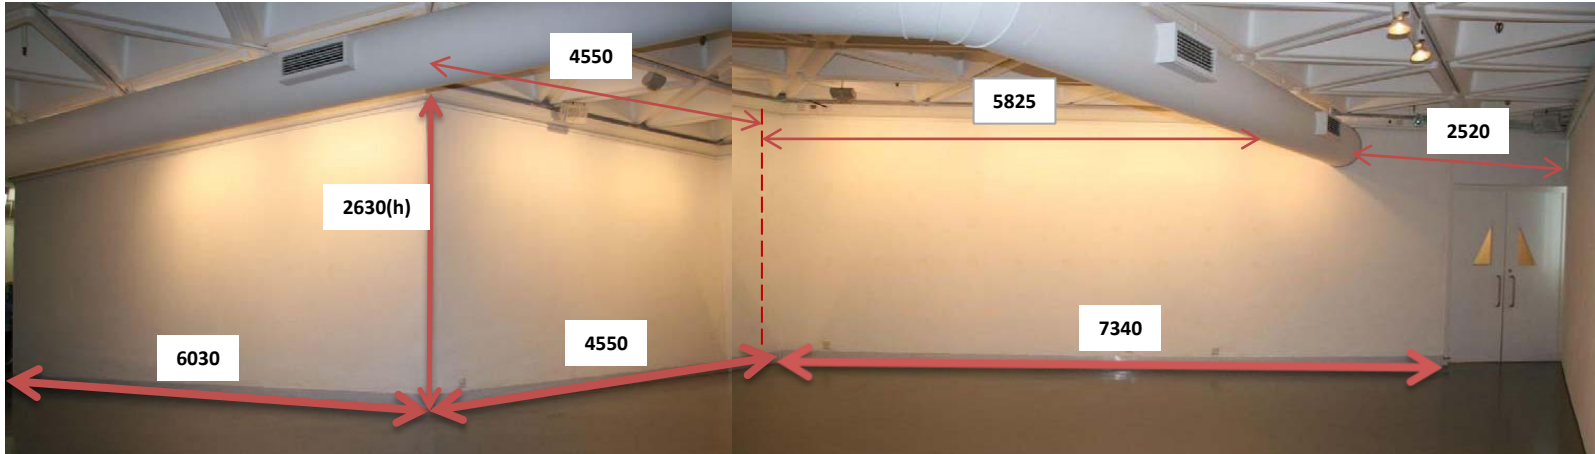

HKAC Venue Specifications

5/F Pao Galleries

(Floorplan and Galleries Space)

HONG KONG ARTS CENTRE
香港藝術中心

5/F Pao Galleries _ Floor plan

- Area A :
- Area B :
- Area C :
- Cargo Lift Dimension
- Guest Lift Dimension
- Hanging Panel :
- Internal Size : L x W x H
- Internal Size : L x W x H
- Dimension : W x H
- Dimension : 1.25 x 2.58
- Car Opening : L x H
- Car Opening : L x H
- Light Track :
- Panel Height : 2.60
- 0.9 x 2.1
- 1 x 2.1
- Power Socket (Top) :
- 1150Kg
- 1150Kg
- Power Socket (Bottom) :

5/F Pao Galleries _ Gallery G

5/F Pao Galleries _ Gallery G

5/F Gallery G

5/F Gallery G

5/F Pao Galleries _ Gallery G

5/F Pao Galleries _ Gallery B

5/F Pao Galleries _ Gallery E Measurement

*Distortion of the exhibition space may be found from above images, due to mergence of pictures.

5/F Pao Galleries _ Gallery E Measurement

*Distortion of the exhibition space may be found from above images, due to mergence of pictures.

5/F Pao Galleries _ Gallery D Measurement

*Distortion of the exhibition space may be found from above images, due to mergence of pictures.

5/F Pao Galleries _ Gallery D Measurement

*Distortion of the exhibition space may be found from above images, due to mergence of pictures.

5/F Pao Galleries _ Gallery F Measurement

5/F Pao Galleries _ Gallery F Measurement