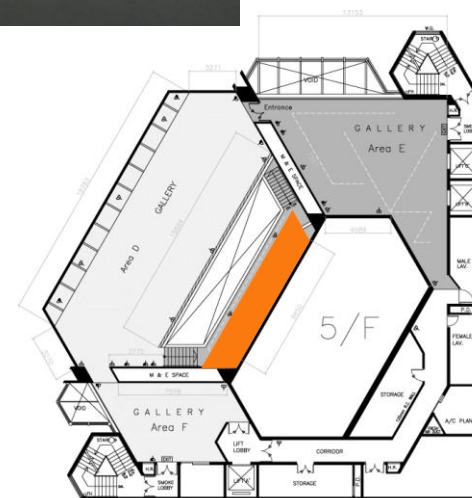

HKAC Venue Specifications

5/F Pao Galleries

(Floorplan and Galleries Space)

HONG KONG ARTS CENTRE
香港藝術中心

5/F Pao Galleries _ Floor plan

- Area A :
- Area B :
- Area C :
- Cargo Lift Dimension
- Guest Lift Dimension
- Hanging Panel :
- Internal Size : L x W x H
- Internal Size : L x W x H
- Dimension : W x H
- Dimension : 1.25 x 2.58
- Car Opening : L x H
- Car Opening : L x H
- Light Track :
- Panel Height : 2.60
- 0.9 x 2.1
- 1 x 2.1
- Power Socket (Top) :
- 1150Kg
- 1150Kg
- Power Socket (Bottom) :

5/F Pao Galleries _ Gallery G

5/F Pao Galleries _ Gallery G

5/F Gallery G

5/F Gallery G

5/F Pao Galleries _ Gallery G

5/F Pao Galleries _ Gallery B

5/F Pao Galleries _ Gallery E Measurement

*Distortion of the exhibition space may be found from above images, due to mergence of pictures.

5/F Pao Galleries _ Gallery E Measurement

*Distortion of the exhibition space may be found from above images, due to mergence of pictures.

5/F Pao Galleries _ Gallery D Measurement

*Distortion of the exhibition space may be found from above images, due to mergence of pictures.

5/F Pao Galleries _ Gallery D Measurement

*Distortion of the exhibition space may be found from above images, due to mergence of pictures.

5/F Pao Galleries _ Gallery F Measurement

5/F Pao Galleries _ Gallery F Measurement