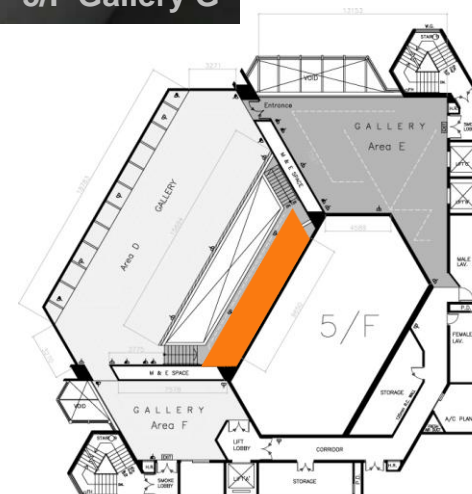

HKAC Venue Specifications

5/F Pao Galleries

(Floorplan and Galleries Space)

HONG KONG ARTS CENTRE
香港藝術中心

5/F Pao Galleries _ Floor plan

- Area A :
- Area B :
- Area C :
- Cargo Lift Dimension
- Guest Lift Dimension
- Hanging Panel :
- Internal Size : L x W x H
- Internal Size : L x W x H
- Dimension : W x H
- Dimension : 1.25 x 2.58
- Car Opening : L x H
- Car Opening : L x H
- Light Track :
- Panel Height : 2.60
- 0.9 x 2.1
- 1 x 2.1
- Power Socket (Top) :
- 1150Kg
- 1150Kg
- Power Socket (Bottom) :

5/F Pao Galleries _ Gallery G

5/F Pao Galleries _ Gallery G

5/F Gallery G

5/F Gallery G

5/F Pao Galleries _ Gallery G

5/F Pao Galleries _ Gallery B

5/F Pao Galleries _ Gallery E Measurement

*Distortion of the exhibition space may be found from above images, due to mergence of pictures.

5/F Pao Galleries _ Gallery E Measurement

*Distortion of the exhibition space may be found from above images, due to mergence of pictures.

5/F Pao Galleries _ Gallery D Measurement

*Distortion of the exhibition space may be found from above images, due to mergence of pictures.

5/F Pao Galleries _ Gallery D Measurement

*Distortion of the exhibition space may be found from above images, due to mergence of pictures.

5/F Pao Galleries _ Gallery F Measurement

5/F Pao Galleries _ Gallery F Measurement