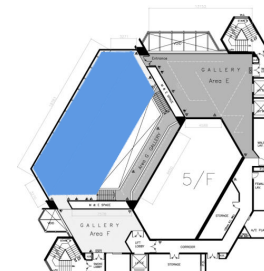

HKAC Venue Specifications

5/F Pao Galleries

(Floorplan and Galleries Space)

HONG KONG ARTS CENTRE
香港藝術中心

5/F Pao Galleries _ Floor plan

- Area A :
- Area B :
- Area C :
- Cargo Lift Dimension
- Guest Lift Dimension
- Hanging Panel :
- Internal Size : L x W x H
- Internal Size : L x W x H
- Dimension : W x H
- Dimension : 1.25 x 2.58
- Car Opening : L x H
- Car Opening : L x H
- Light Track :
- Panel Height : 2.60
- 0.9 x 2.1
- 1 x 2.1
- Power Socket (Top) :
- 1150Kg
- 1150Kg
- Power Socket (Bottom) :

5/F Pao Galleries _ Gallery G

5/F Pao Galleries _ Gallery G

5/F Gallery G

5/F Gallery G

5/F Pao Galleries _ Gallery G

5/F Pao Galleries _ Gallery B

5/F Pao Galleries _ Gallery E Measurement

*Distortion of the exhibition space may be found from above images, due to mergence of pictures.

5/F Pao Galleries _ Gallery E Measurement

*Distortion of the exhibition space may be found from above images, due to mergence of pictures.

5/F Pao Galleries _ Gallery D Measurement

*Distortion of the exhibition space may be found from above images, due to mergence of pictures.

5/F Pao Galleries _ Gallery D Measurement

*Distortion of the exhibition space may be found from above images, due to mergence of pictures.

5/F Pao Galleries _ Gallery F Measurement

5/F Pao Galleries _ Gallery F Measurement