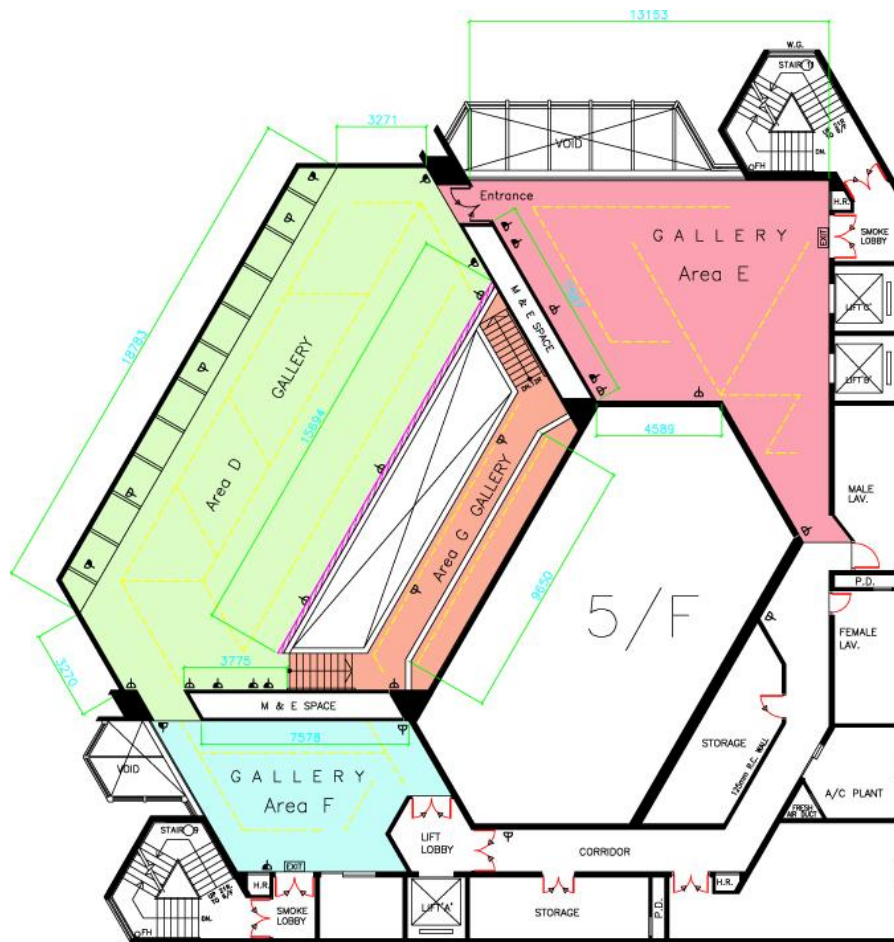

HKAC Venue Specifications

5/F Pao Galleries

(Floorplan and Galleries Space)

HONG KONG ARTS CENTRE
香港藝術中心

5/F Pao Galleries _ Floor plan

- Area A :
- Area B :
- Area C :
- Cargo Lift Dimension
- Guest Lift Dimension
- Hanging Panel :
- Internal Size : L x W x H
- Internal Size : L x W x H
- Dimension : W x H
- Dimension : 1.25 x 2.58
- Car Opening : L x H
- Car Opening : L x H
- Light Track :
- Panel Height : 2.60
- 0.9 x 2.1
- 1 x 2.1
- Power Socket (Top) :
- 1150Kg
- 1150Kg
- Power Socket (Bottom) :

All Measurements in metre
 (Not to Scale)
 Floor Loading : 3 Kpa (300 kg/sqm)

5/F Pao Galleries _ Gallery E

5/F Gallery E

5/F Gallery E

5/F Pao Galleries _ Gallery E

5/F Gallery E

5/F Gallery E

5/F Pao Galleries _ Gallery E

5/F Pao Galleries _ Gallery G

5/F Pao Galleries _ Gallery G

5/F Gallery G

5/F Gallery G

5/F Pao Galleries _ Gallery G

5/F Pao Galleries _ Gallery B

5/F Pao Galleries _ Gallery E Measurement

*Distortion of the exhibition space may be found from above images, due to mergence of pictures.

5/F Pao Galleries _ Gallery E Measurement

*Distortion of the exhibition space may be found from above images, due to mergence of pictures.

5/F Pao Galleries _ Gallery D Measurement

*Distortion of the exhibition space may be found from above images, due to mergence of pictures.