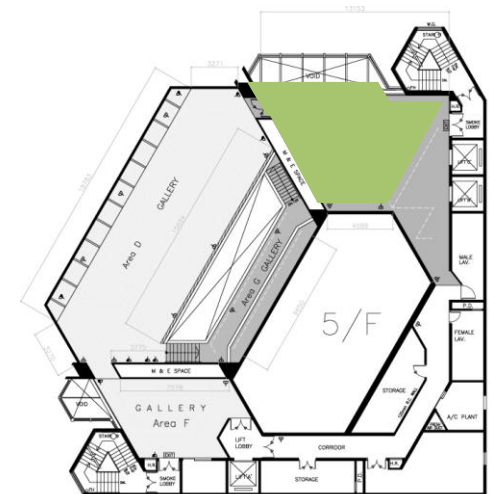

HKAC Venue Specifications

5/F Pao Galleries

(Floorplan and Galleries Space)

HONG KONG ARTS CENTRE
香港藝術中心

5/F Pao Galleries _ Floor plan

- Area A :
- Area B :
- Area C :
- Cargo Lift Dimension
- Guest Lift Dimension
- Hanging Panel :
- Internal Size : L x W x H
- Internal Size : L x W x H
- Dimension : W x H
- Dimension : 1.25 x 2.58
- Car Opening : L x H
- Car Opening : L x H
- Light Track :
- Panel Height : 2.60
- 0.9 x 2.1
- 1 x 2.1
- Power Socket (Top) :
- 1150Kg
- 1150Kg
- Power Socket (Bottom) :

All Measurements in metre
 (Not to Scale)
 Floor Loading : 3 Kpa (300 kg/sqm)

5/F Pao Galleries _ Gallery E

5/F Gallery E

5/F Gallery E

5/F Pao Galleries _ Gallery E

5/F Gallery E

5/F Gallery E

5/F Pao Galleries _ Gallery E