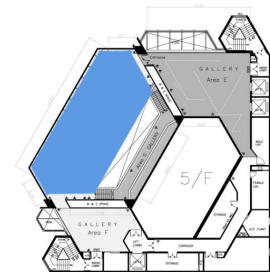

HKAC Venue Specifications

5/F Pao Galleries

(Floorplan and Galleries Space)

HONG KONG ARTS CENTRE
香港藝術中心

5/F Pao Galleries _ Floor plan

- Area A :
- Area B :
- Area C :
- Cargo Lift Dimension
- Guest Lift Dimension
- Hanging Panel :
- Internal Size : L x W x H
- Internal Size : L x W x H
- Dimension : W x H
- Dimension : 1.25 x 2.58
- Car Opening : L x H
- Car Opening : L x H
- Light Track :
- Panel Height : 2.60
- 0.9 x 2.1
- 1 x 2.1
- Power Socket (Top) :
- 1150Kg
- 1150Kg
- Power Socket (Bottom) :

5/F Pao Galleries _ Gallery G

5/F Pao Galleries _ Gallery G

5/F Gallery G

5/F Gallery G

5/F Pao Galleries _ Gallery G

5/F Pao Galleries _ Gallery B

5/F Pao Galleries _ Gallery E Measurement

*Distortion of the exhibition space may be found from above images, due to mergence of pictures.

5/F Pao Galleries _ Gallery E Measurement

*Distortion of the exhibition space may be found from above images, due to mergence of pictures.

5/F Pao Galleries _ Gallery D Measurement

*Distortion of the exhibition space may be found from above images, due to mergence of pictures.

5/F Pao Galleries _ Gallery D Measurement

*Distortion of the exhibition space may be found from above images, due to mergence of pictures.

5/F Pao Galleries _ Gallery F Measurement

5/F Pao Galleries _ Gallery F Measurement