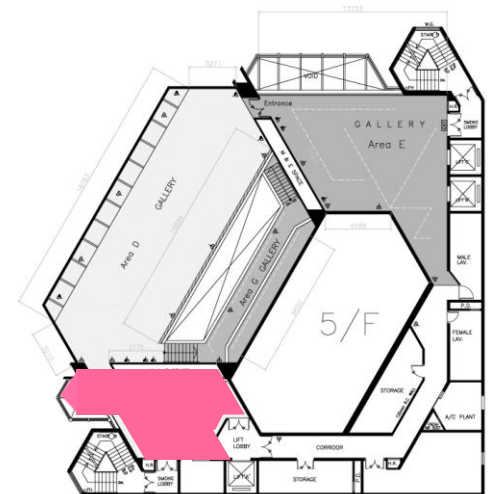

HKAC Venue Specifications

5/F Pao Galleries

(Floorplan and Galleries Space)

HONG KONG ARTS CENTRE
香港藝術中心

5/F Pao Galleries _ Floor plan

- Area A :
- Area B :
- Area C :
- Cargo Lift Dimension
- Guest Lift Dimension
- Hanging Panel :
- Internal Size : L x W x H
- Internal Size : L x W x H
- Dimension : W x H
- Dimension : 1.25 x 2.58
- Car Opening : L x H
- Car Opening : L x H
- Light Track :
- Panel Height : 2.60
- 0.9 x 2.1
- 1 x 2.1
- Power Socket (Top) :
- 1150Kg
- 1150Kg
- Power Socket (Bottom) :

5/F Gallery D

Proceeding to
5/F Gallery F

5/F Gallery D

5/F Pao Galleries _ Gallery F

5/F Gallery F

5/F Gallery F

5/F Pao Galleries _ Gallery F

5/F Pao Galleries _ Gallery F

5/F Pao Galleries _ Gallery G

5/F Pao Galleries _ Gallery G

5/F Gallery G

5/F Gallery G

5/F Pao Galleries _ Gallery G

5/F Pao Galleries _ Gallery B

5/F Pao Galleries _ Gallery E Measurement

*Distortion of the exhibition space may be found from above images, due to mergence of pictures.

5/F Pao Galleries _ Gallery E Measurement

*Distortion of the exhibition space may be found from above images, due to mergence of pictures.

5/F Pao Galleries _ Gallery D Measurement

*Distortion of the exhibition space may be found from above images, due to mergence of pictures.