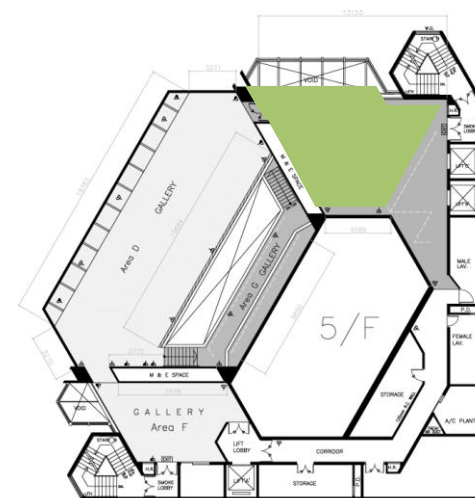

HKAC Venue Specifications

5/F Pao Galleries

(Floorplan and Galleries Space)

HONG KONG ARTS CENTRE
香港藝術中心

5/F Pao Galleries _ Floor plan

- Area A :
- Area B :
- Area C :
- Cargo Lift Dimension
- Guest Lift Dimension
- Hanging Panel :
- Internal Size : L x W x H
- Internal Size : L x W x H
- Dimension : W x H
- Dimension : 1.25 x 2.58
- Car Opening : L x H
- Car Opening : L x H
- Light Track :
- Panel Height : 2.60
- 0.9 x 2.1
- 1 x 2.1
- Power Socket (Top) :
- 1150Kg
- 1150Kg
- Power Socket (Bottom) :

All Measurements in metre
 (Not to Scale)
 Floor Loading : 3 Kpa (300 kg/sqm)

5/F Pao Galleries _ Gallery E

5/F Gallery E

5/F Gallery E

5/F Pao Galleries _ Gallery E

5/F Gallery E

5/F Gallery E

5/F Pao Galleries _ Gallery E