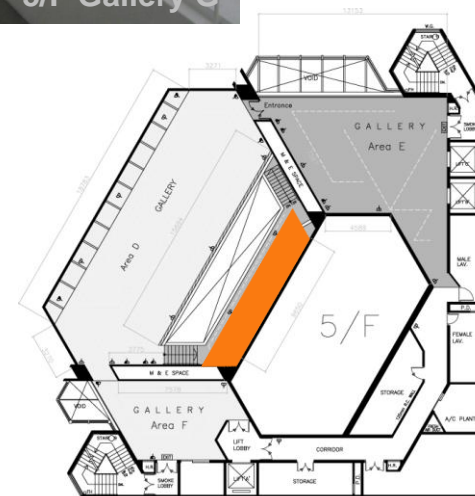

HKAC Venue Specifications

5/F Pao Galleries

(Floorplan and Galleries Space)

HONG KONG ARTS CENTRE
香港藝術中心

5/F Pao Galleries _ Floor plan

- Area A :
- Area B :
- Area C :
- Cargo Lift Dimension
- Guest Lift Dimension
- Hanging Panel :
- Internal Size : L x W x H
- Internal Size : L x W x H
- Dimension : W x H
- Dimension : 1.25 x 2.58
- Car Opening : L x H
- Car Opening : L x H
- Light Track :
- Panel Height : 2.60
- 0.9 x 2.1
- 1 x 2.1
- Power Socket (Top) :
- 1150Kg
- 1150Kg
- Power Socket (Bottom) :

5/F Pao Galleries _ Gallery G

5/F Pao Galleries _ Gallery G

5/F Gallery G

5/F Gallery G

5/F Pao Galleries _ Gallery G

5/F Pao Galleries _ Gallery B

5/F Pao Galleries _ Gallery E Measurement

*Distortion of the exhibition space may be found from above images, due to mergence of pictures.

5/F Pao Galleries _ Gallery E Measurement

*Distortion of the exhibition space may be found from above images, due to mergence of pictures.

5/F Pao Galleries _ Gallery D Measurement

*Distortion of the exhibition space may be found from above images, due to mergence of pictures.