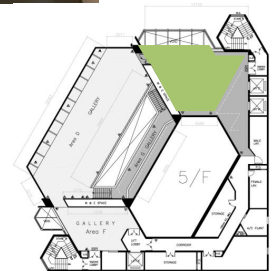

HKAC Venue Specifications

5/F Pao Galleries

(Floorplan and Galleries Space)

HONG KONG ARTS CENTRE
香港藝術中心

5/F Pao Galleries _ Floor plan

- Area A :
- Area B :
- Area C :
- Cargo Lift Dimension
- Guest Lift Dimension
- Hanging Panel :
- Internal Size : L x W x H
- Internal Size : L x W x H
- Dimension : W x H
- Dimension : 1.25 x 2.58
- Car Opening : L x H
- Car Opening : L x H
- Light Track :
- Panel Height : 2.60
- 0.9 x 2.1
- 1 x 2.1
- Power Socket (Top) :
- 1150Kg
- 1150Kg
- Power Socket (Bottom) :

5/F Pao Galleries _ Gallery G

5/F Pao Galleries _ Gallery G

5/F Gallery G

5/F Gallery G

5/F Pao Galleries _ Gallery G

5/F Pao Galleries _ Gallery B

5/F Pao Galleries _ Gallery E Measurement

*Distortion of the exhibition space may be found from above images, due to mergence of pictures.

5/F Pao Galleries _ Gallery E Measurement

*Distortion of the exhibition space may be found from above images, due to mergence of pictures.

5/F Pao Galleries _ Gallery D Measurement

*Distortion of the exhibition space may be found from above images, due to mergence of pictures.

5/F Pao Galleries _ Gallery D Measurement

*Distortion of the exhibition space may be found from above images, due to mergence of pictures.

5/F Pao Galleries _ Gallery F Measurement

5/F Pao Galleries _ Gallery F Measurement