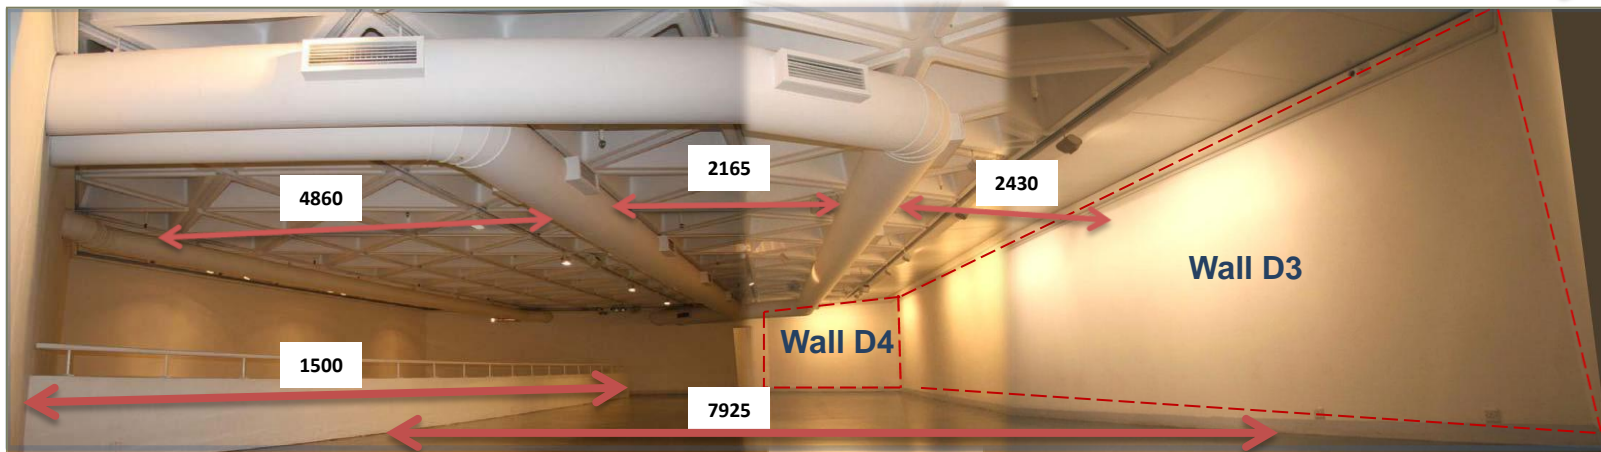

HKAC Venue Specifications

5/F Pao Galleries

(Floorplan and Galleries Space)

HONG KONG ARTS CENTRE
香港藝術中心

5/F Pao Galleries _ Floor plan

- Area A :
- Area B :
- Area C :
- Cargo Lift Dimension
- Guest Lift Dimension
- Hanging Panel :
- Internal Size : L x W x H
- Internal Size : L x W x H
- Dimension : W x H
- Dimension : 1.25 x 2.58
- Car Opening : L x H
- Car Opening : L x H
- Light Track :
- Panel Height : 2.60
- 0.9 x 2.1
- 1 x 2.1
- Power Socket (Top) :
- 1150Kg
- 1150Kg
- Power Socket (Bottom) :

5/F Pao Galleries _ Gallery G

5/F Pao Galleries _ Gallery G

5/F Gallery G

5/F Gallery G

5/F Pao Galleries _ Gallery G

5/F Pao Galleries _ Gallery B

5/F Pao Galleries _ Gallery E Measurement

*Distortion of the exhibition space may be found from above images, due to mergence of pictures.

5/F Pao Galleries _ Gallery E Measurement

*Distortion of the exhibition space may be found from above images, due to mergence of pictures.

5/F Pao Galleries _ Gallery D Measurement

*Distortion of the exhibition space may be found from above images, due to mergence of pictures.

5/F Pao Galleries _ Gallery D Measurement

*Distortion of the exhibition space may be found from above images, due to mergence of pictures.

5/F Pao Galleries _ Gallery F Measurement

5/F Pao Galleries _ Gallery F Measurement