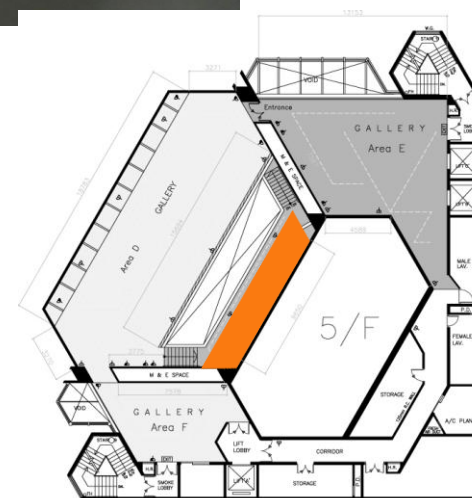

HKAC Venue Specifications

5/F Pao Galleries

(Floorplan and Galleries Space)

HONG KONG ARTS CENTRE
香港藝術中心

5/F Pao Galleries _ Floor plan

- Area A :
- Area B :
- Area C :
- Cargo Lift Dimension
- Guest Lift Dimension
- Hanging Panel :
- Internal Size : L x W x H
- Internal Size : L x W x H
- Dimension : W x H
- Dimension : 1.25 x 2.58
- Car Opening : L x H
- Car Opening : L x H
- Light Track :
- Panel Height : 2.60
- 0.9 x 2.1
- 1 x 2.1
- Power Socket (Top) :
- 1150Kg
- 1150Kg
- Power Socket (Bottom) :

5/F Pao Galleries _ Gallery G

5/F Pao Galleries _ Gallery G

5/F Gallery G

5/F Gallery G

5/F Pao Galleries _ Gallery G

5/F Pao Galleries _ Gallery B

5/F Pao Galleries _ Gallery E Measurement

*Distortion of the exhibition space may be found from above images, due to mergence of pictures.

5/F Pao Galleries _ Gallery E Measurement

*Distortion of the exhibition space may be found from above images, due to mergence of pictures.

5/F Pao Galleries _ Gallery D Measurement

*Distortion of the exhibition space may be found from above images, due to mergence of pictures.

5/F Pao Galleries _ Gallery D Measurement

*Distortion of the exhibition space may be found from above images, due to mergence of pictures.

5/F Pao Galleries _ Gallery F Measurement

5/F Pao Galleries _ Gallery F Measurement