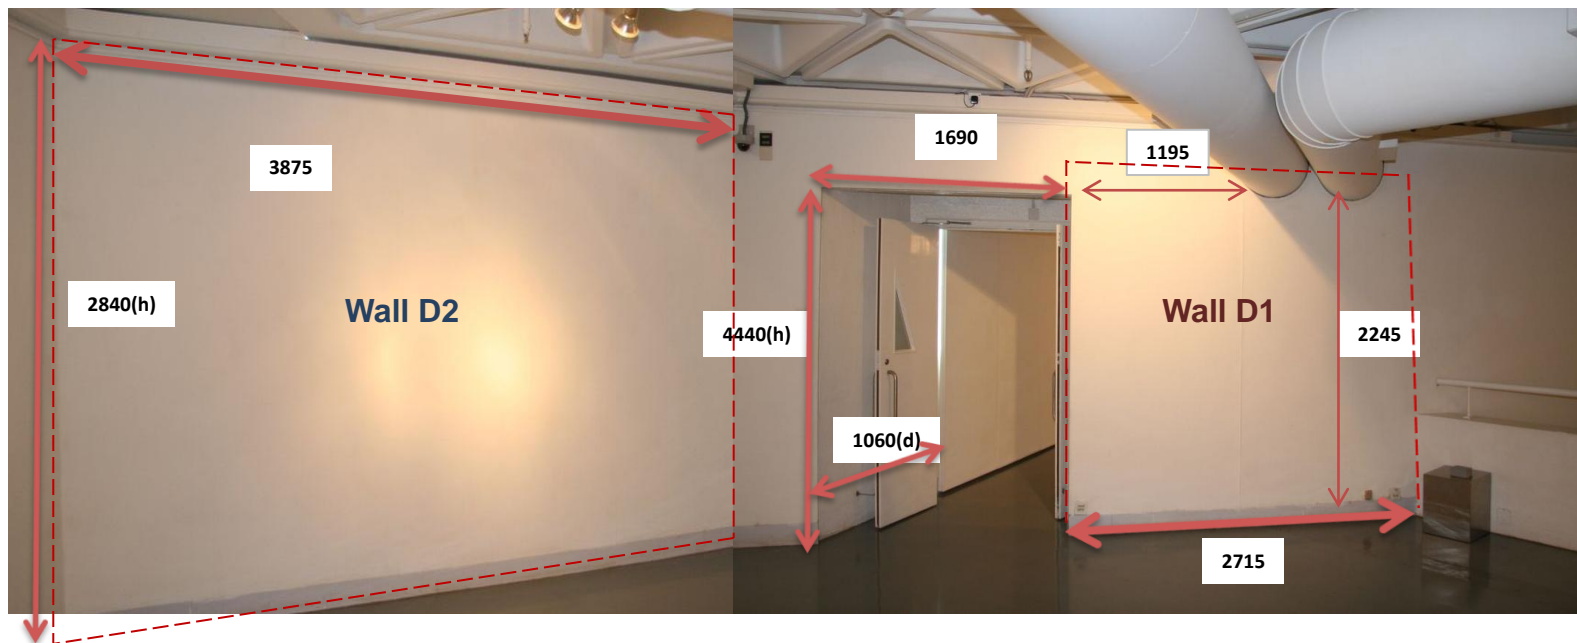

HKAC Venue Specifications

5/F Pao Galleries

(Floorplan and Galleries Space)

HONG KONG ARTS CENTRE
香港藝術中心

5/F Pao Galleries _ Floor plan

- Area A :
- Area B :
- Area C :
- Cargo Lift Dimension
- Guest Lift Dimension
- Hanging Panel :
- Internal Size : L x W x H
- Internal Size : L x W x H
- Dimension : W x H
- Dimension : 1.25 x 2.58
- Car Opening : L x H
- Car Opening : L x H
- Light Track :
- Panel Height : 2.60
- 0.9 x 2.1
- 1 x 2.1
- Power Socket (Top) :
- 1150Kg
- 1150Kg
- Power Socket (Bottom) :

5/F Pao Galleries _ Gallery G

5/F Pao Galleries _ Gallery G

5/F Gallery G

5/F Gallery G

5/F Pao Galleries _ Gallery G

5/F Pao Galleries _ Gallery B

5/F Pao Galleries _ Gallery E Measurement

*Distortion of the exhibition space may be found from above images, due to mergence of pictures.

5/F Pao Galleries _ Gallery E Measurement

*Distortion of the exhibition space may be found from above images, due to mergence of pictures.

5/F Pao Galleries _ Gallery D Measurement

*Distortion of the exhibition space may be found from above images, due to mergence of pictures.

5/F Pao Galleries _ Gallery D Measurement

*Distortion of the exhibition space may be found from above images, due to mergence of pictures.

5/F Pao Galleries _ Gallery F Measurement

5/F Pao Galleries _ Gallery F Measurement