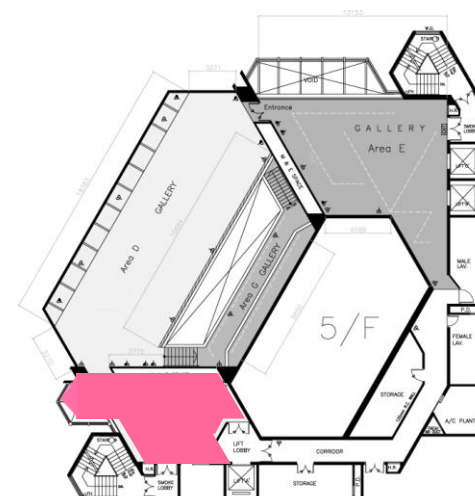

HKAC Venue Specifications

5/F Pao Galleries

(Floorplan and Galleries Space)

HONG KONG ARTS CENTRE
香港藝術中心

5/F Pao Galleries _ Floor plan

- Area A :
- Area B :
- Area C :
- Cargo Lift Dimension
- Guest Lift Dimension
- Hanging Panel :
- Internal Size : L x W x H
- Internal Size : L x W x H
- Dimension : W x H
- Dimension : 1.25 x 2.58
- Car Opening : L x H
- Car Opening : L x H
- Light Track :
- Panel Height : 2.60
- 0.9 x 2.1
- 1 x 2.1
- Power Socket (Top) :
- 1150Kg
- 1150Kg
- Power Socket (Bottom) :

5/F Gallery D

Proceeding to
5/F Gallery F

5/F Gallery D

5/F Pao Galleries _ Gallery F

5/F Gallery F

5/F Gallery F

5/F Pao Galleries _ Gallery F

5/F Pao Galleries _ Gallery F

5/F Pao Galleries _ Gallery G

5/F Pao Galleries _ Gallery G

5/F Gallery G

5/F Gallery G

5/F Pao Galleries _ Gallery G

5/F Pao Galleries _ Gallery B

5/F Pao Galleries _ Gallery E Measurement

*Distortion of the exhibition space may be found from above images, due to mergence of pictures.

5/F Pao Galleries _ Gallery E Measurement

*Distortion of the exhibition space may be found from above images, due to mergence of pictures.

5/F Pao Galleries _ Gallery D Measurement

*Distortion of the exhibition space may be found from above images, due to mergence of pictures.