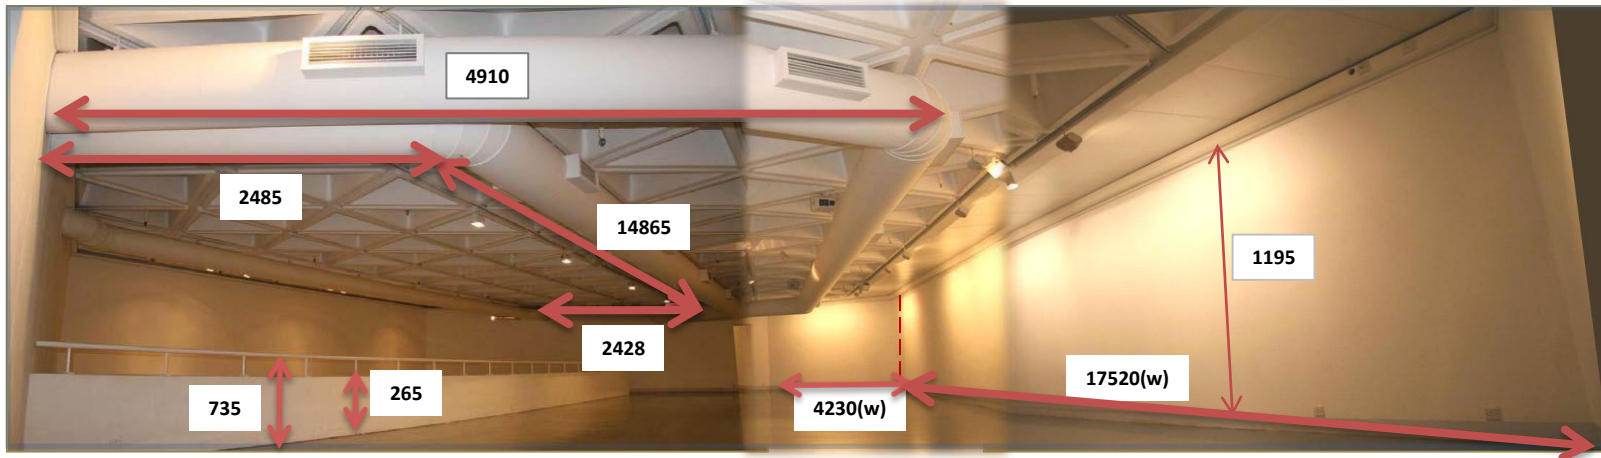

HKAC Venue Specifications

5/F Pao Galleries

(Floorplan and Galleries Space)

HONG KONG ARTS CENTRE
香港藝術中心

5/F Pao Galleries _ Floor plan

- Area A :
- Area B :
- Area C :
- Cargo Lift Dimension
- Guest Lift Dimension
- Hanging Panel :
- Internal Size : L x W x H
- Internal Size : L x W x H
- Dimension : W x H
- Dimension : 1.25 x 2.58
- Car Opening : L x H
- Car Opening : L x H
- Light Track :
- Panel Height : 2.60
- 0.9 x 2.1
- 1 x 2.1
- Power Socket (Top) :
- 1150Kg
- 1150Kg
- Power Socket (Bottom) :

5/F Pao Galleries _ Gallery G

5/F Pao Galleries _ Gallery G

5/F Gallery G

5/F Gallery G

5/F Pao Galleries _ Gallery G

5/F Pao Galleries _ Gallery B

5/F Pao Galleries _ Gallery E Measurement

*Distortion of the exhibition space may be found from above images, due to mergence of pictures.

5/F Pao Galleries _ Gallery E Measurement

*Distortion of the exhibition space may be found from above images, due to mergence of pictures.

5/F Pao Galleries _ Gallery D Measurement

*Distortion of the exhibition space may be found from above images, due to mergence of pictures.

5/F Pao Galleries _ Gallery D Measurement

*Distortion of the exhibition space may be found from above images, due to mergence of pictures.

5/F Pao Galleries _ Gallery F Measurement

5/F Pao Galleries _ Gallery F Measurement