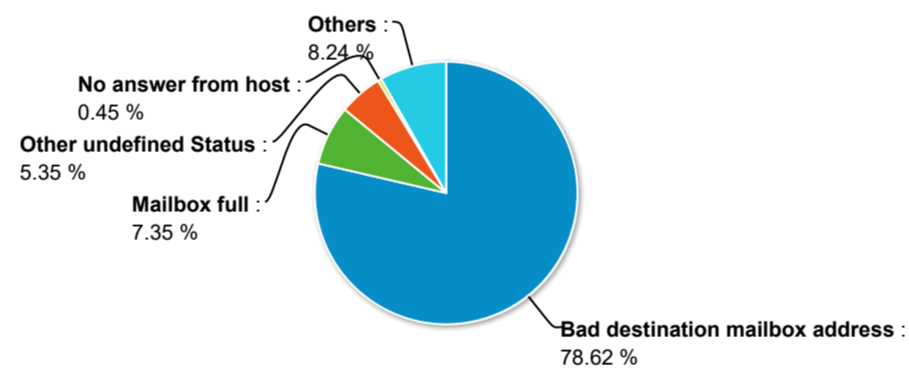

Bounce Analysis

	Percentage	Count
Bad destination mailbox address	78.62	353
Mailbox full	7.35	33
Other undefined Status	5.35	24
No answer from host	0.45	2
Others	8.24	37