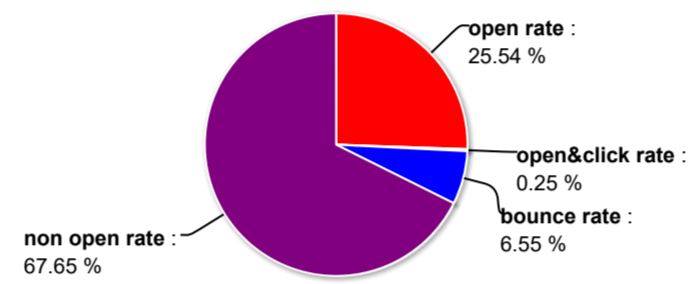

Report Details - 韓女獨有戲：韓國女性獨立電影系列—八月份節目 Women Direct. Korean Indies! – Korean Women Independent Film Series – August Programme (24/6-13/8)

Social Sharing Report

Hong Kong Arts Centre<acfan@hkac.org.hk>

Period: 2022-08-01 - 2022-08-25 Search

Open / Click Trend

Summary

Rate		
Open rate:	27.6%	1767
Click rate:	0.27%	17
Effective click rate:	0.96%	-
Bounce rate:	7.01%	449
Non-open rate:	72.4%	4635
Deliverability rate:	-7.01%	-
Count		
Total no of recipient:		6402
Unsubscribe:		0
No. of New subscribe:		0
No. of send friend:		0
JMRPP:		0
Yahoo FBL:		0